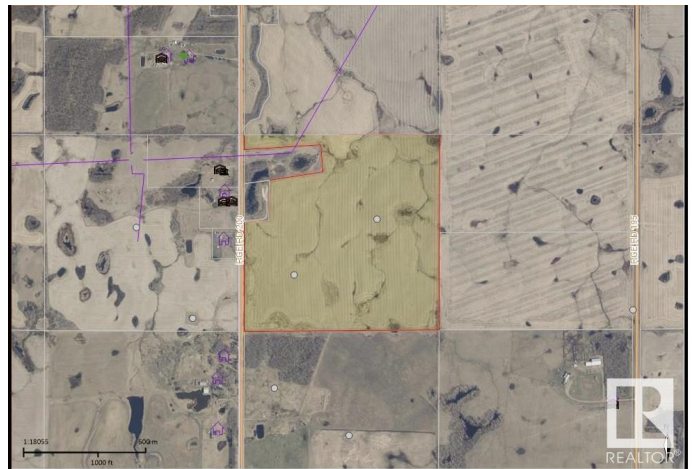

\$1,150,000 - Rr 200 & Twp Rd 504, Rural Beaver County

MLS® #E4425069

\$1,150,000

0 Bedroom, 0.00 Bathroom,
Rural on 146.14 Acres

None, Rural Beaver County, AB

146.14 acres of very good producing land in Beaver County! Slightly, rolling land with good drainage. Avadex has been applied. Last seeded in Canola. Ready for 2025 spring seeding. Adjoining 121 acres (NW-19-50-19-w4) is also for sale.

Essential Information

MLS® #	E4425069
Price	\$1,150,000
Bathrooms	0.00
Acres	146.14
Type	Rural
Sub-Type	Vacant Lot/Land
Status	Active

Community Information

Address	Rr 200 & Twp Rd 504
Area	Rural Beaver County
Subdivision	None
City	Rural Beaver County
County	ALBERTA
Province	AB
Postal Code	T0B 4J3