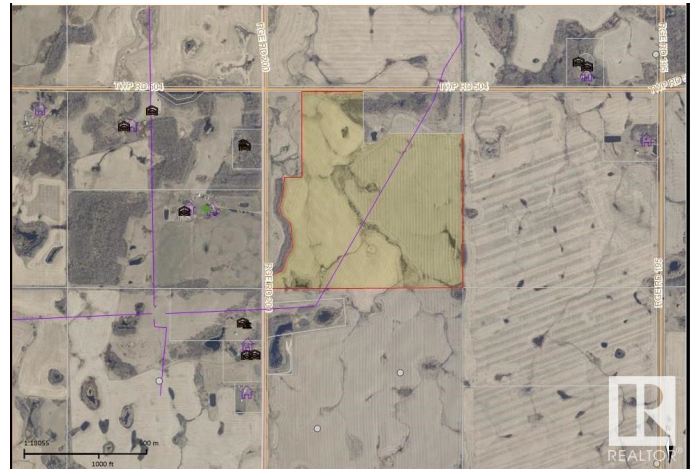

\$950,000 - Twp Rd 504 & Rr 200, Rural Beaver County

MLS® #E4425065

\$950,000

0 Bedroom, 0.00 Bathroom,
Rural on 121.58 Acres

None, Rural Beaver County, AB

121 acres of very good producing land in Beaver county! Slightly rolling land with good drainage. Ready for 2025 spring seeding. Adjoining 146 acres (SW-19-50-19-w4) also for sale.

Essential Information

MLS® #	E4425065
Price	\$950,000
Bathrooms	0.00
Acres	121.58
Type	Rural
Sub-Type	Vacant Lot/Land
Status	Active

Community Information

Address	Twp Rd 504 & Rr 200
Area	Rural Beaver County
Subdivision	None
City	Rural Beaver County
County	ALBERTA
Province	AB
Postal Code	T0B 4J3